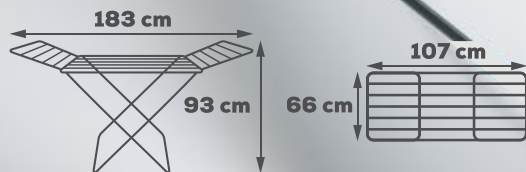

EAN

divina

stendere clothes drying

STENDIBIANCHERIA CON **DOPPIE ALI PIEGHEVOLI**,
PIEDINI ANTIVENTO E PROTEZIONI IN PLASTICA

CLOTHES DRYER RACK WITH
DOUBLE SET OF FOLDING WINGS,
WINDPROOF FEET AND
PLASTIC PROTECTIONS