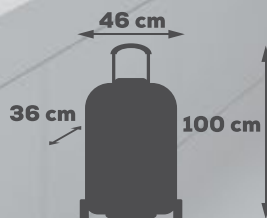

FR680

8008154006802

**ALLUMINIO
ALUMINUM**

4 pz/pcs

60 pz/pcs

ART.

EAN

COLORI ASSORTITI ASSORTED COLOURS

FRAMAR

048

organizzare organizzare