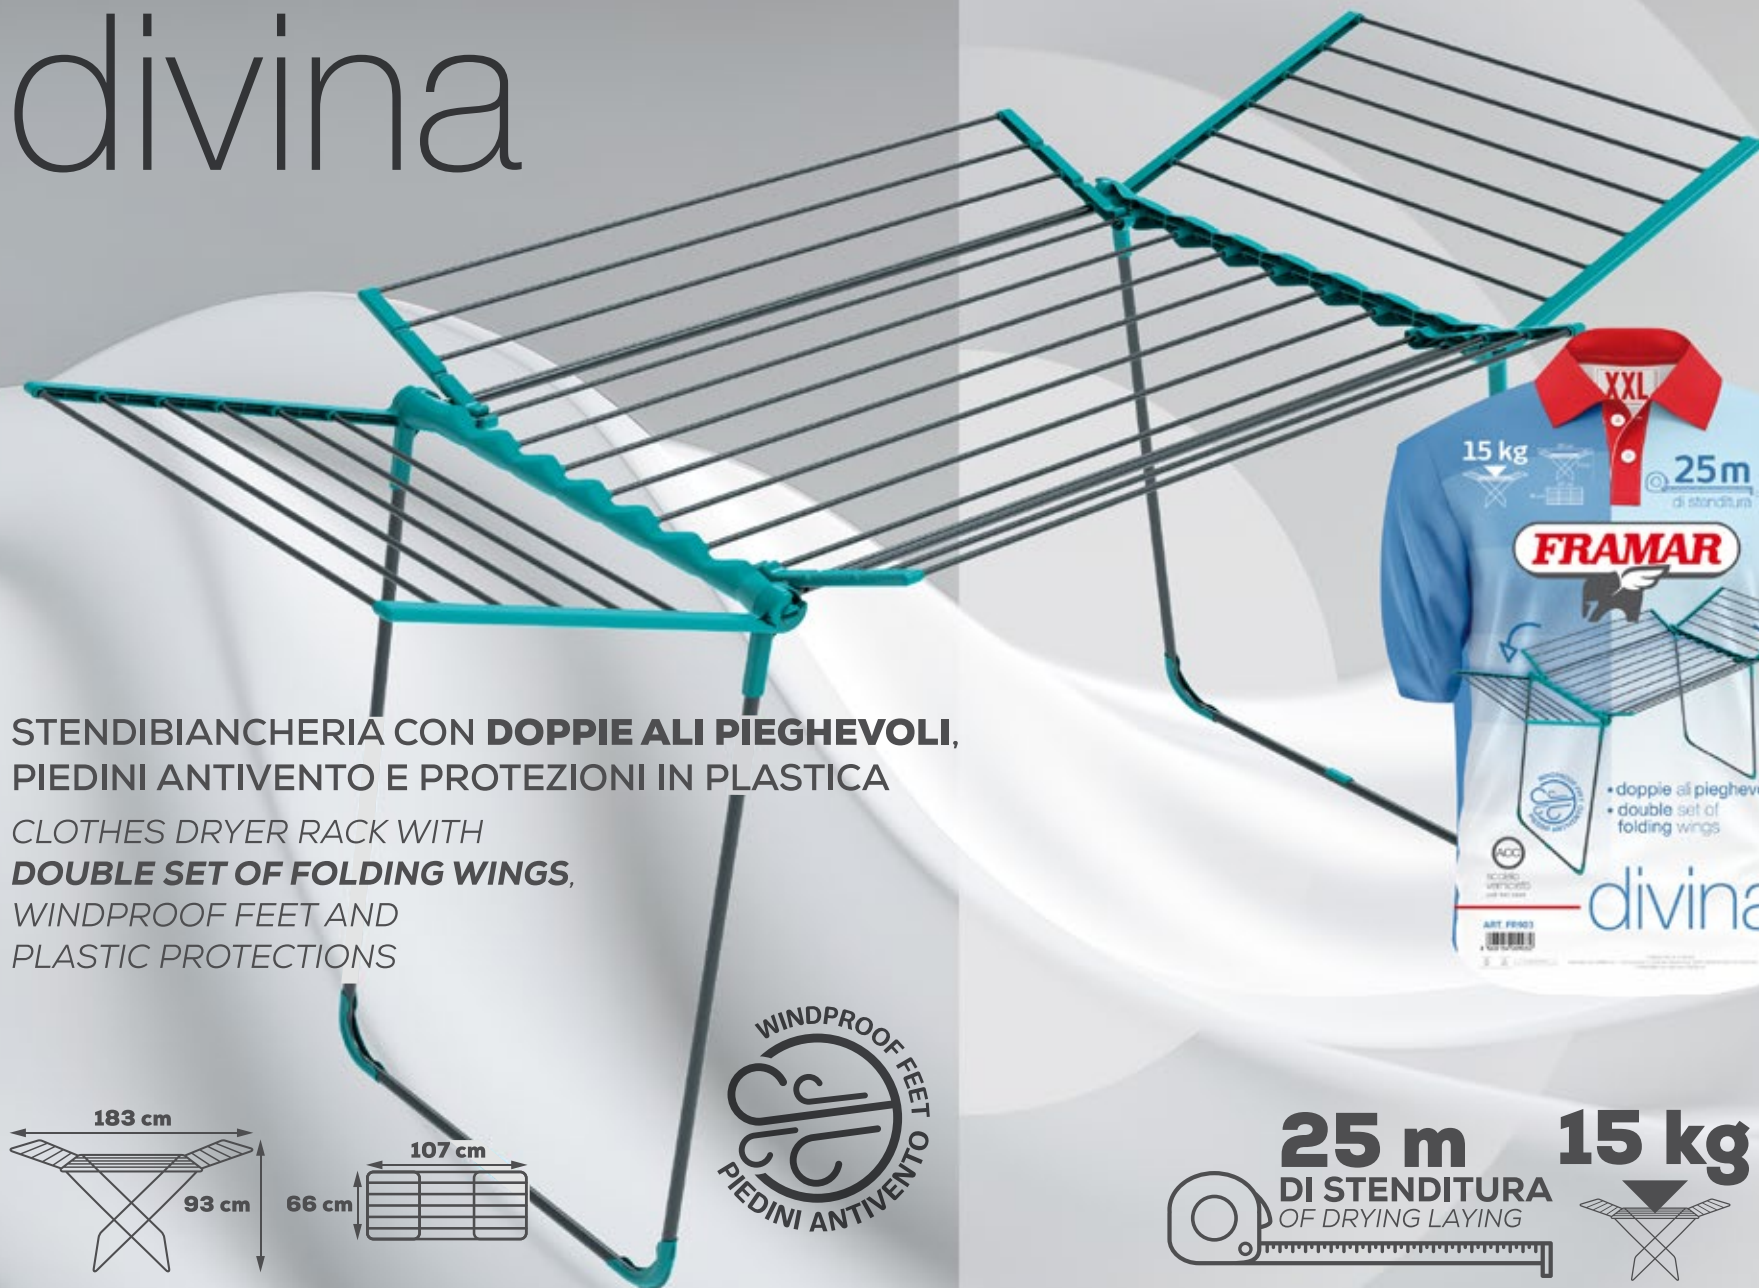

EAN

divina

stendere clothes drying

STENDIBIANCHERIA CON **DOPPIE ALI PIEGHEVOLI**,
PIEDINI ANTIVENTO E PROTEZIONI IN PLASTICA

CLOTHES DRYER RACK WITH
DOUBLE SET OF FOLDING WINGS,
WINDPROOF FEET AND
PLASTIC PROTECTIONS