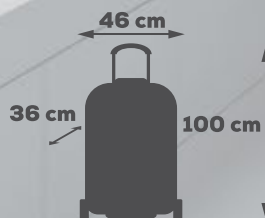

FR685

8008154006857

**ALLUMINIO
ALUMINUM**

6 pz/pcs

32 pz/pcs

FRAMAR

049

organizzare organize

COLORI ASSORTITI ASSORTED COLOURS