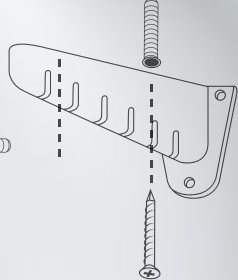

**STENDIBIANCHERIA TELESCOPICO
DA PARETE O SOFFITTO** CON
SISTEMA SALISCENDI, STAFFE
IN RESINA, SET VITI E TASSELLI
INCLUSI

VERTICALLY MOVING **WALL OR CEILING
TELESCOPIC** CLOTHES DRYER RACK,
RESIN BRACKETS, SET OF SCREWS
AND PLUGS INCLUDED