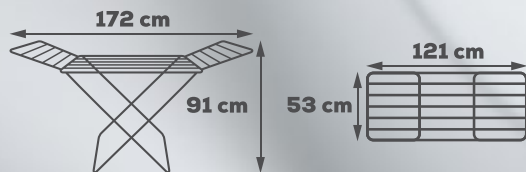

FR905

ART.

8008154009056

EAN

RESINA 100%
100% RESIN

1 pz/pc

39 pz/pcs

20 m
DI STENDITURA
OF DRYING LAYING

20 kg