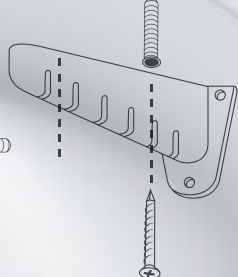

STENDIBIANCHERIA **DA PARETE**
O **SOFFITTO** CON SISTEMA SALISCENDI,
STAFFE IN RESINA, SET VITI E
TASSELLI INCLUSI

VERTICALLY MOVING **WALL** OR **CEILING**
CLOTHES DRYER RACK, RESIN BRACKETS,
SET OF SCREWS AND PLUGS INCLUDED