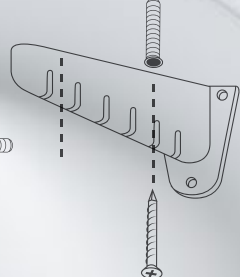

POSA A SOFFITTO
CEILING MOUNT

STENDIBIANCHERIA **DA PARETE**
O **SOFFITTO** CON SISTEMA SALISCENDI,
STAFFE IN RESINA, SET VITI E
TASSELLI INCLUSI

VERTICALLY MOVING **WALL** OR **CEILING**
CLOTHES DRYER RACK, RESIN BRACKETS,
SET OF SCREWS AND PLUGS INCLUDED