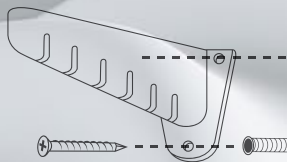

up

POSA A PARETE
WALL MOUNT

POSA A SOFFITTO
CEILING MOUNT