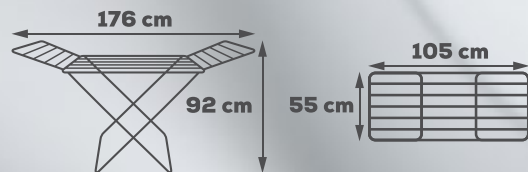

stendere clothes drying

STENDIBIANCHERIA CON
ALI PIEGHEVOLI, PIEDINI ANTISCIVOLO
E PROTEZIONI LATERALI IN PLASTICA

CLOTHES DRYER RACK WITH
FOLDING WINGS, NON-SLIP FEET AND
SIDE PLASTIC PROTECTIONS

FR995

8008154009957