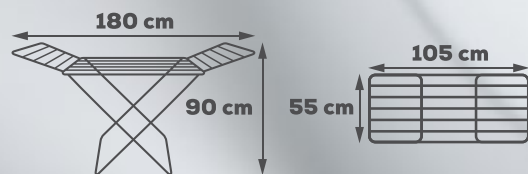

FRAMAR

010

levante

stendere clothes drying

STENDIBIANCHERIA CON
ALI PIEGHEVOLI E PIEDINI
ANTISCIVOLO

CLOTHES DRYER RACK WITH
FOLDING WINGS AND
NON-SLIP FEET

18 m
DI STENDITURA
OF DRYING LAYING

18 kg