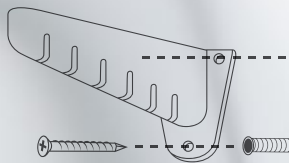

POSA A PARETE
WALL MOUNT

POSA A SOFFITTO
CEILING MOUNT

**STENDIBIANCHERIA TELESCOPICO
DA PARETE O SOFFITTO** CON
SISTEMA SALISCENDI, STAFFE
IN RESINA, SET VITI E TASSELLI
INCLUSI

VERTICALLY MOVING **WALL OR CEILING
TELESCOPIC** CLOTHES DRYER RACK,
RESIN BRACKETS, SET OF SCREWS
AND PLUGS INCLUDED