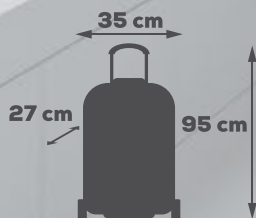

40 pz/pcs

FRAMAR

045

air 2

organizzare organize

CARRELLO PORTASPESA
PIEGHEVOLE, 2 RUOTE ANTIRUMORE,
BORSA IN POLIESTERE RIVESTITO IN
PVC E MANIGLIA ERGONOMICA

*FOLDING SHOPPING TROLLEY WITH
2 ANTI-NOISE WHEELS, POLYESTER BAG
PVC COATED AND ERGONOMIC HANDLE*