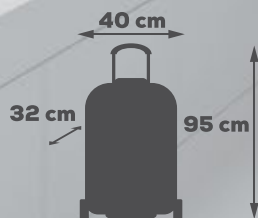

COLORI ASSORTITI ASSORTED COLOURS

FRAMAR

046

air 6

organizzare organizzare

CARRELLO PORTASPESA
PIEGHEVOLE, 6 RUOTE SALISCALE,
BORSA IN POLIESTERE RIVESTITO IN
PVC E MANIGLIA ERGONOMICA

FOLDING SHOPPING TROLLEY WITH
6 CLIMBING WHEELS, POLYESTER BAG
PVC COATED AND ERGONOMIC HANDLE