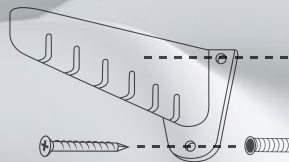

up inox

stendere clothes drying

POSA A PARETE
WALL MOUNT