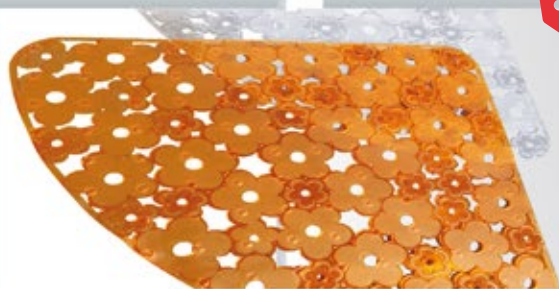

217

colori assortiti *varied colours*
**TAPPETO DOCCIA ANGOLARE
FLORAL MIX IN PVC ANTIMUFFA**
MIXED ANGULAR SHOWER MATS
IN MOLD-RESISTANT PVC

mis. / size cm	EAN	
59 x 59 cm	8008154217000	6

230

colori assortiti *varied colours*
**PORTASAPONE ATOMO FLESSIBILE
MIX IN PVC ANTIMUFFA**
MIXED FLEXIBLE ATOMO SOAP HOLDERS
IN MOLD-RESISTANT PVC

mis. / size cm	EAN	
13 x 9 x 2 cm	8008154230009	6

231

colori assortiti *varied colours*
**PORTASAPONE STRIPES OVALE MIX
IN PVC ANTIMUFFA**
MIXED OVAL STRIPES SOAP HOLDERS
IN MOLD-RESISTANT PVC

mis. / size cm	EAN	
12 x 9 x 1 cm	8008154231006	6

232

colori assortiti *varied colours*
**PORTASAPONE STRIPES RETTANGOLARE
MIX IN PVC ANTIMUFFA**
MIXED RECTANGULAR STRIPES SOAP
HOLDERS IN MOLD-RESISTANT PVC

mis. / size cm	EAN	
12 x 9 x 1 cm	8008154232003	6

ELIPLAST

086